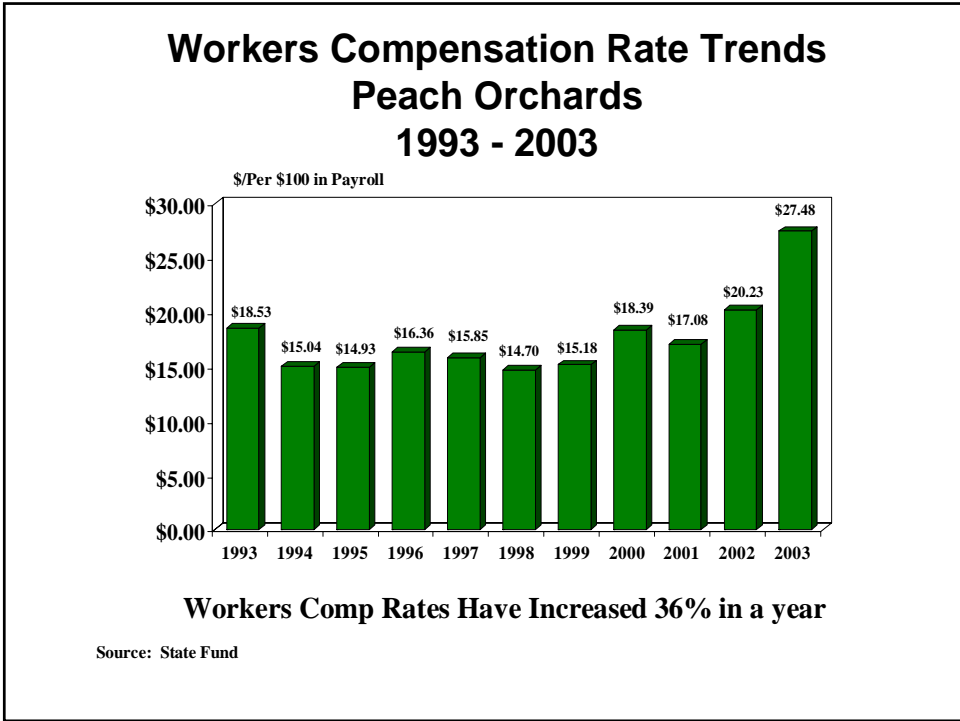

### Four Year Canned Peach Import Volume Comparison

<u>Country</u>	<u>2000</u>	<u>2001</u>	<u>2002</u>	<u>2003</u>
Greece	983,608	1,736,121	1,947,433	1,048,430
Spain	97,624	152,958	440,178	225,810
South Africa	23,202	215,072	340,137	410,725
Thailand	0	33,353	45,255	231,121
Philippines	4,639	0	7,756	102,627
China	18,089	43,181	114,719	180,754
Chile	117,007	81,034	31,999	28,687
Australia	23,508	50,971	87,659	87,774
All Other	17,290	31,960	49,472	46,177
<b>TOTALS</b>	<b>1,284,967</b>	<b>2,344,650</b>	<b>3,064,608</b>	<b>2,362,105</b>