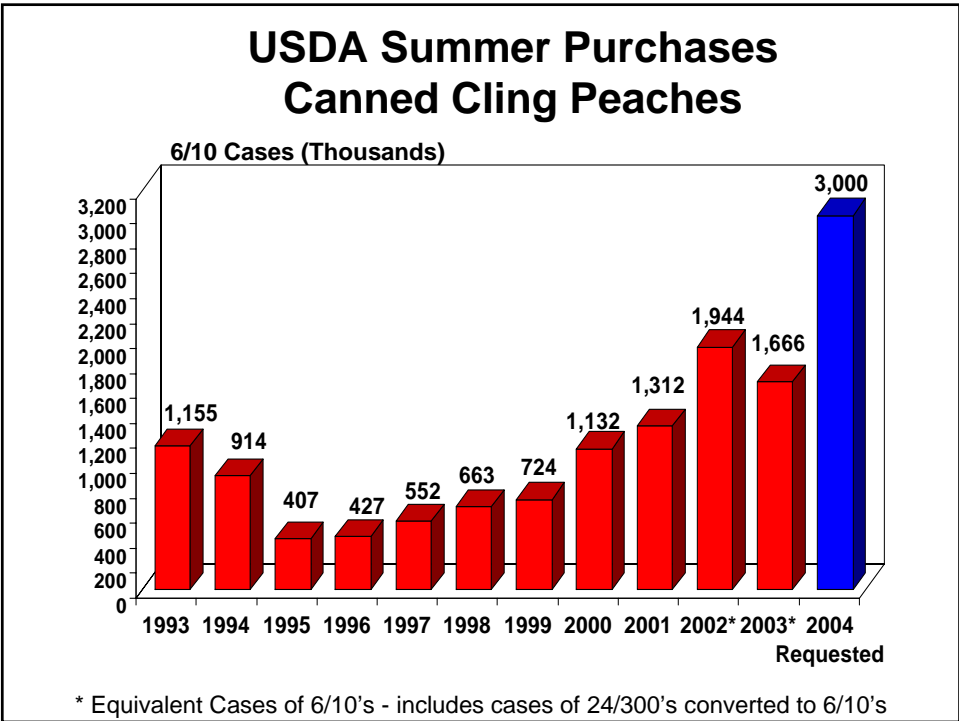

<u>Tons To Basic Cases</u>	
Bearing Acres	28,500
Average Yield/Acre	18
Total Tons	513,000
Pay Tons (6% Offgrade)	482,220
70% to Cling Peach Pack	337,554 Tons
Average Cases/Ton	53
TOTAL BASIC CASES	17,890,000