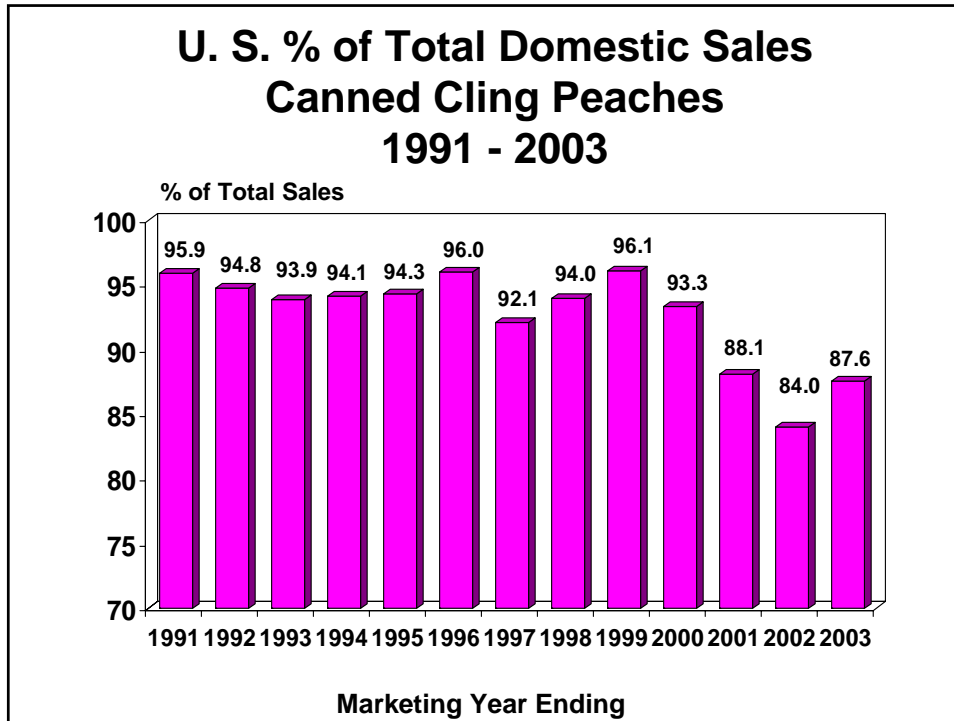

**CLING PEACHES  
TODAY**

**LABOR INTENSIVE  
CROP**

***TOMORROW ?***

### Four Year Canned Peach Import Volume Comparison

<u>Country</u>	<u>2000</u>	<u>2001</u>	<u>2002</u>	<u>2003</u>
Greece	983,608	1,736,121	1,947,433	1,048,430
Spain	97,624	152,958	440,178	225,810
South Africa	23,202	215,072	340,137	410,725
Thailand	0	33,353	45,255	231,121
Philippines	4,639	0	7,756	102,627
China	18,089	43,181	114,719	180,754
Chile	117,007	81,034	31,999	28,687
Australia	23,508	50,971	87,659	87,774
All Other	17,290	31,960	49,472	46,177
<b>TOTALS</b>	<b>1,284,967</b>	<b>2,344,650</b>	<b>3,064,608</b>	<b>2,362,105</b>