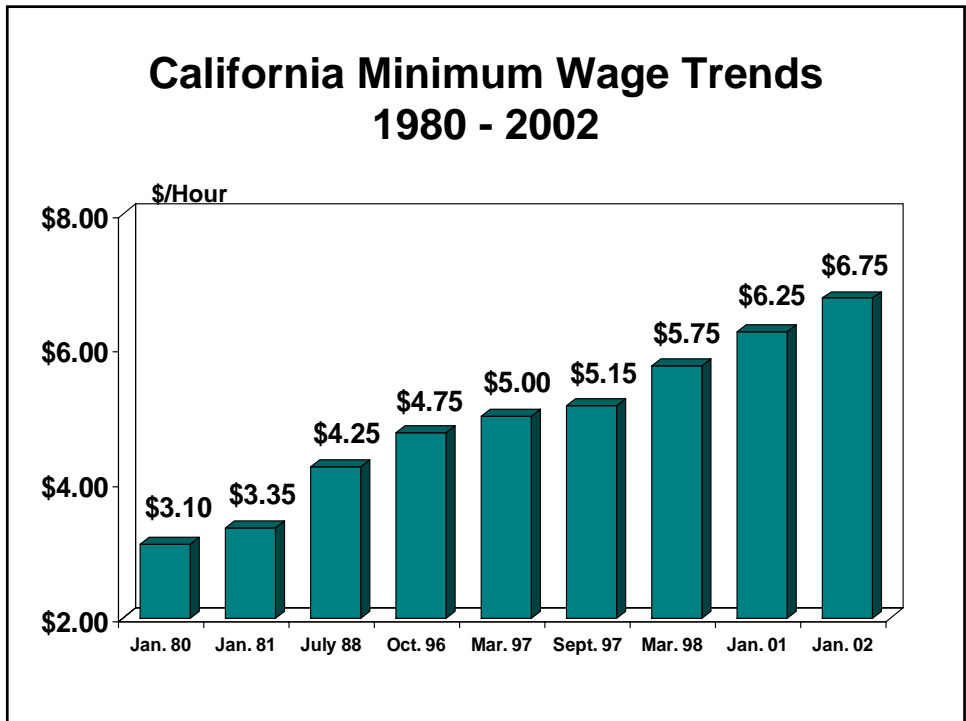

### Four Year Canned Peach Import Volume Comparison

<u>Country</u>	<u>2000</u>	<u>2001</u>	<u>2002</u>	<u>2003</u>
Greece	983,608	1,736,121	1,947,433	1,048,430
Spain	97,624	152,958	440,178	225,810
South Africa	23,202	215,072	340,137	410,725
Thailand	0	33,353	45,255	231,121
Philippines	4,639	0	7,756	102,627
China	18,089	43,181	114,719	180,754
Chile	117,007	81,034	31,999	28,687
Australia	23,508	50,971	87,659	87,774
All Other	17,290	31,960	49,472	46,177
<b>TOTALS</b>	<b>1,284,967</b>	<b>2,344,650</b>	<b>3,064,608</b>	<b>2,362,105</b>