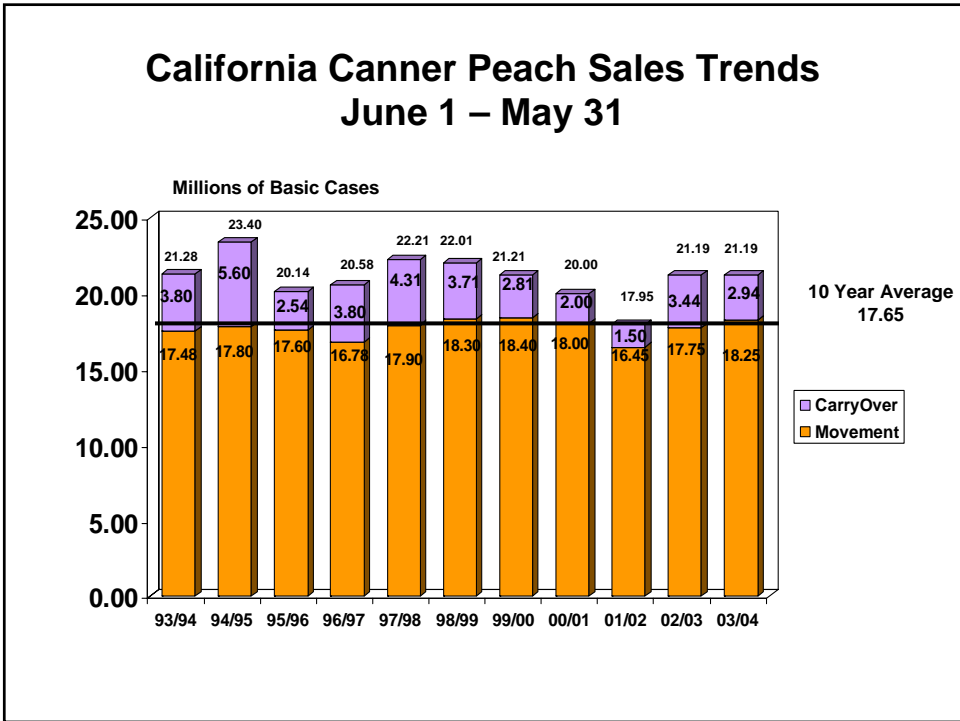

**CLING PEACHES  
TODAY**

**LABOR INTENSIVE  
CROP**

***TOMORROW ?***

### Four Year Canned Peach Import Volume Comparison

<u>Country</u>	<u>2000</u>	<u>2001</u>	<u>2002</u>	<u>2003</u>
Greece	983,608	1,736,121	1,947,433	1,048,430
Spain	97,624	152,958	440,178	225,810
South Africa	23,202	215,072	340,137	410,725
Thailand	0	33,353	45,255	231,121
Philippines	4,639	0	7,756	102,627
China	18,089	43,181	114,719	180,754
Chile	117,007	81,034	31,999	28,687
Australia	23,508	50,971	87,659	87,774
All Other	17,290	31,960	49,472	46,177
<b>TOTALS</b>	<b>1,284,967</b>	<b>2,344,650</b>	<b>3,064,608</b>	<b>2,362,105</b>