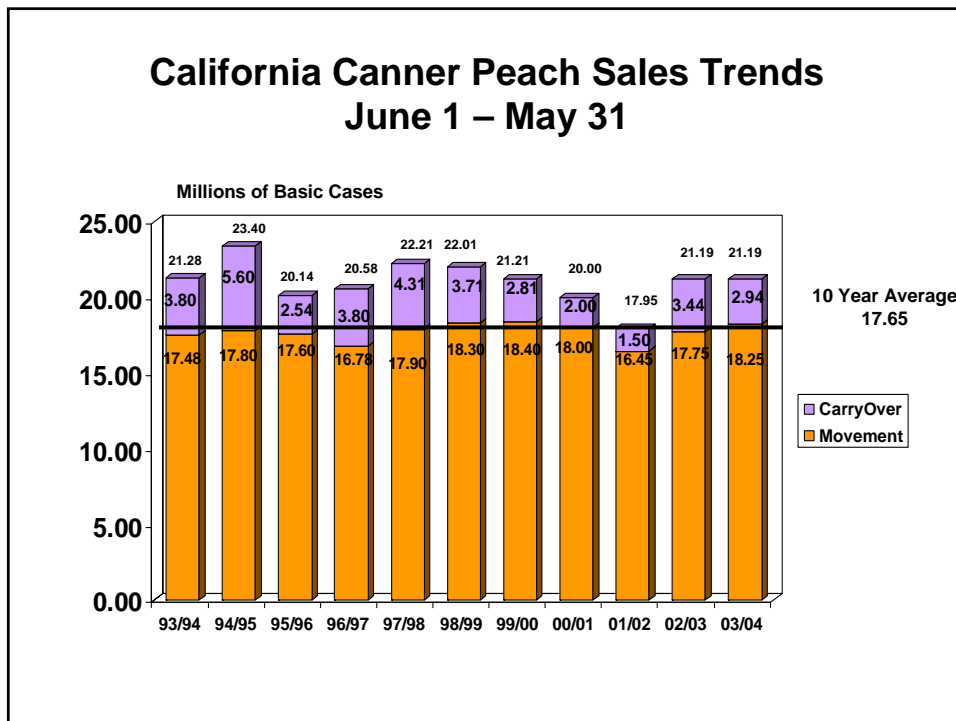

**CLING PEACHES  
TODAY**

**LABOR INTENSIVE  
CROP**

***TOMORROW ?***

### Four Year Canned Peach Import Volume Comparison

<u>Country</u>	<u>2000</u>	<u>2001</u>	<u>2002</u>	<u>2003</u>
Greece	983,608	1,736,121	1,947,433	1,048,430
Spain	97,624	152,958	440,178	225,810
South Africa	23,202	215,072	340,137	410,725
Thailand	0	33,353	45,255	231,121
Philippines	4,639	0	7,756	102,627
China	18,089	43,181	114,719	180,754
Chile	117,007	81,034	31,999	28,687
Australia	23,508	50,971	87,659	87,774
All Other	17,290	31,960	49,472	46,177
<b>TOTALS</b>	<b>1,284,967</b>	<b>2,344,650</b>	<b>3,064,608</b>	<b>2,362,105</b>