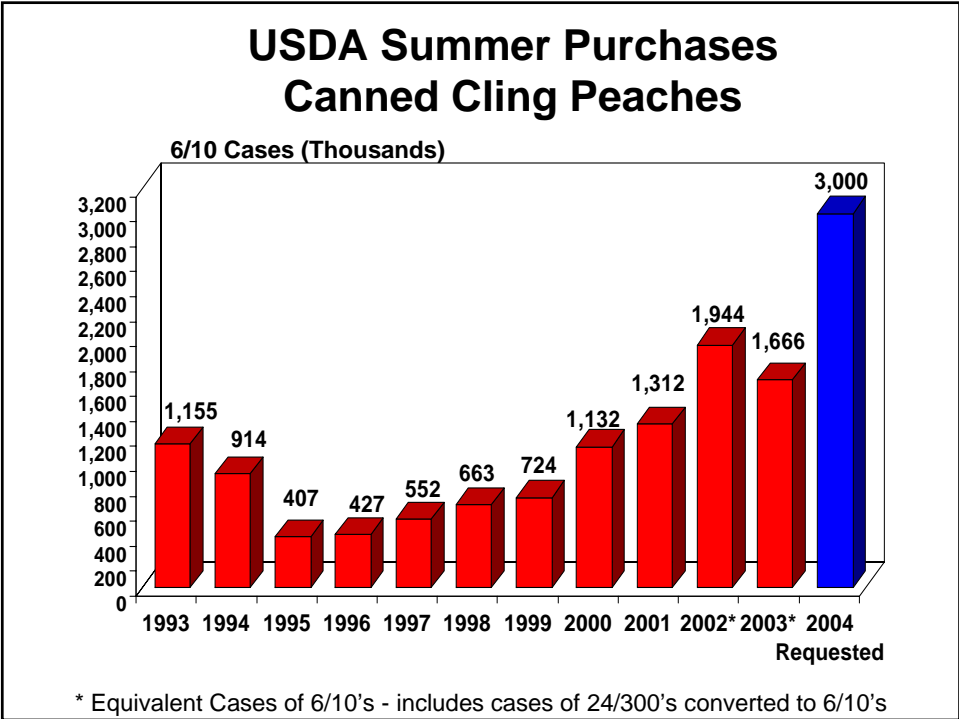

<u>Tons To Basic Cases</u>	
Bearing Acres	28,500
Average Yield/Acre	18
Total Tons	513,000
Pay Tons (6% Offgrade)	482,220
70% to Cling Peach Pack	337,554 Tons
Average Cases/Ton	53
TOTAL BASIC CASES	17,890,000