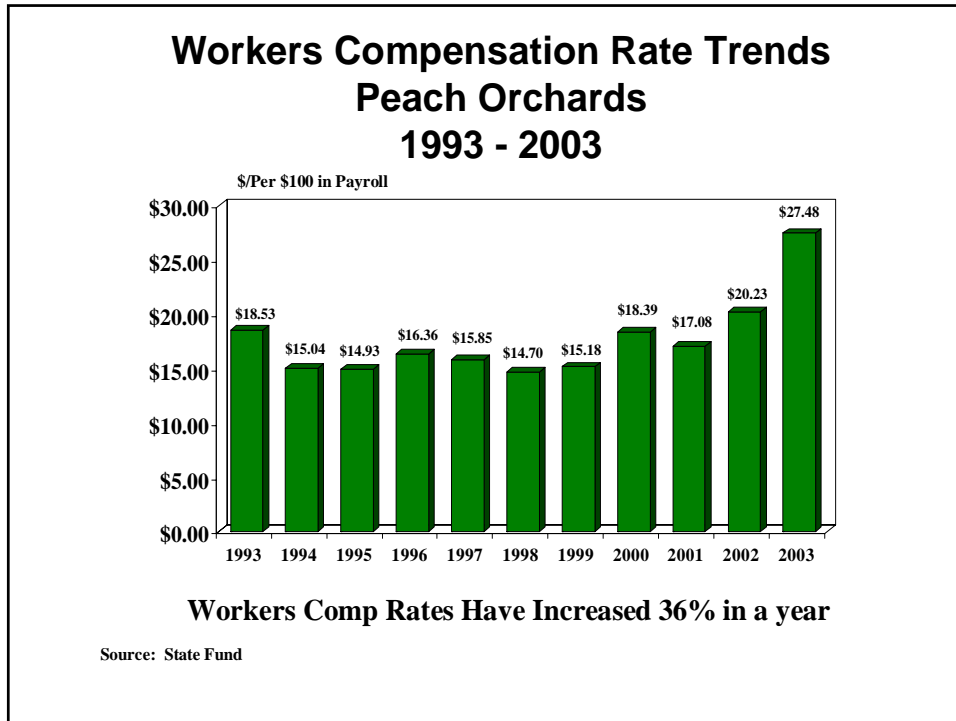

### Four Year Canned Peach Import Volume Comparison

<u>Country</u>	<u>2000</u>	<u>2001</u>	<u>2002</u>	<u>2003</u>
Greece	983,608	1,736,121	1,947,433	1,048,430
Spain	97,624	152,958	440,178	225,810
South Africa	23,202	215,072	340,137	410,725
Thailand	0	33,353	45,255	231,121
Philippines	4,639	0	7,756	102,627
China	18,089	43,181	114,719	180,754
Chile	117,007	81,034	31,999	28,687
Australia	23,508	50,971	87,659	87,774
All Other	17,290	31,960	49,472	46,177
<b>TOTALS</b>	<b>1,284,967</b>	<b>2,344,650</b>	<b>3,064,608</b>	<b>2,362,105</b>