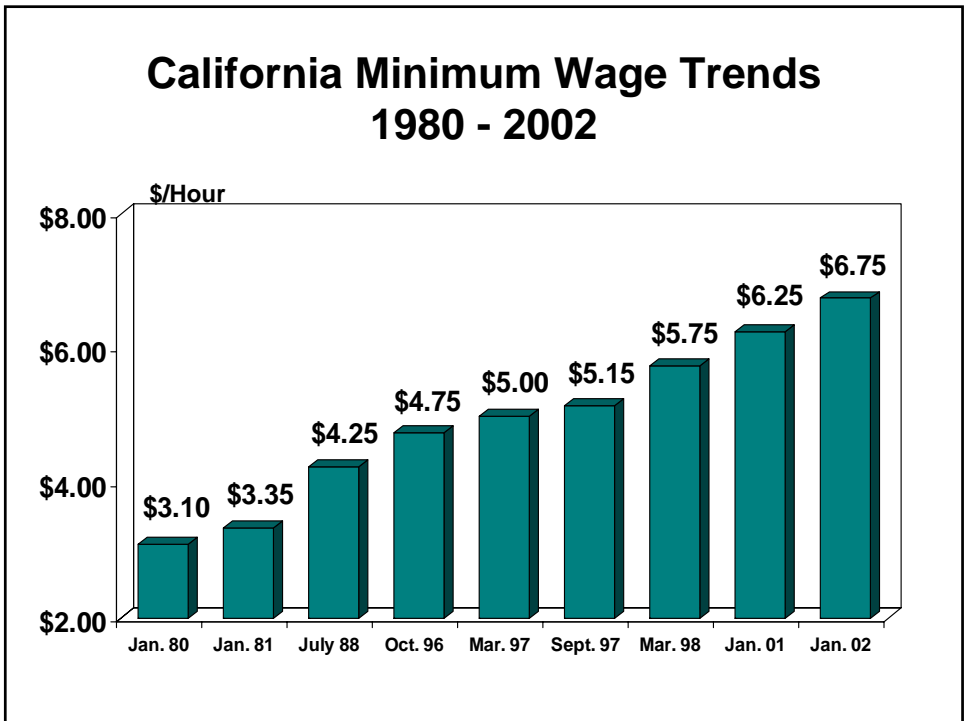

### Four Year Canned Peach Import Volume Comparison

<u>Country</u>	<u>2000</u>	<u>2001</u>	<u>2002</u>	<u>2003</u>
Greece	983,608	1,736,121	1,947,433	1,048,430
Spain	97,624	152,958	440,178	225,810
South Africa	23,202	215,072	340,137	410,725
Thailand	0	33,353	45,255	231,121
Philippines	4,639	0	7,756	102,627
China	18,089	43,181	114,719	180,754
Chile	117,007	81,034	31,999	28,687
Australia	23,508	50,971	87,659	87,774
All Other	17,290	31,960	49,472	46,177
<b>TOTALS</b>	<b>1,284,967</b>	<b>2,344,650</b>	<b>3,064,608</b>	<b>2,362,105</b>