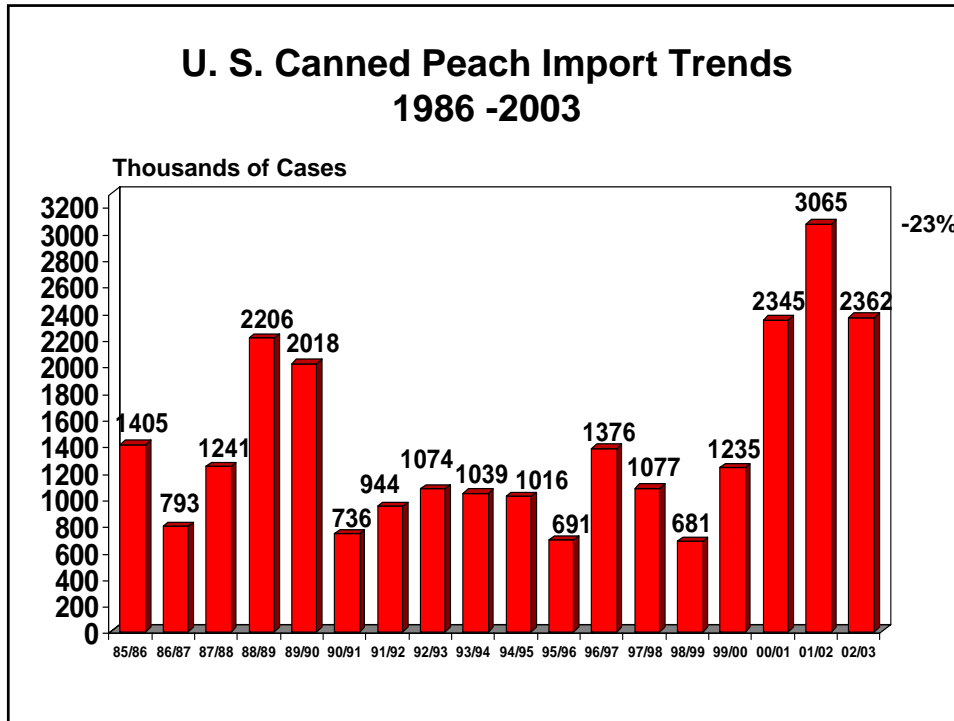

**CLING PEACHES  
TODAY**

**LABOR INTENSIVE  
CROP**

***TOMORROW ?***

### Four Year Canned Peach Import Volume Comparison

<u>Country</u>	<u>2000</u>	<u>2001</u>	<u>2002</u>	<u>2003</u>
Greece	983,608	1,736,121	1,947,433	1,048,430
Spain	97,624	152,958	440,178	225,810
South Africa	23,202	215,072	340,137	410,725
Thailand	0	33,353	45,255	231,121
Philippines	4,639	0	7,756	102,627
China	18,089	43,181	114,719	180,754
Chile	117,007	81,034	31,999	28,687
Australia	23,508	50,971	87,659	87,774
All Other	17,290	31,960	49,472	46,177
<b>TOTALS</b>	<b>1,284,967</b>	<b>2,344,650</b>	<b>3,064,608</b>	<b>2,362,105</b>