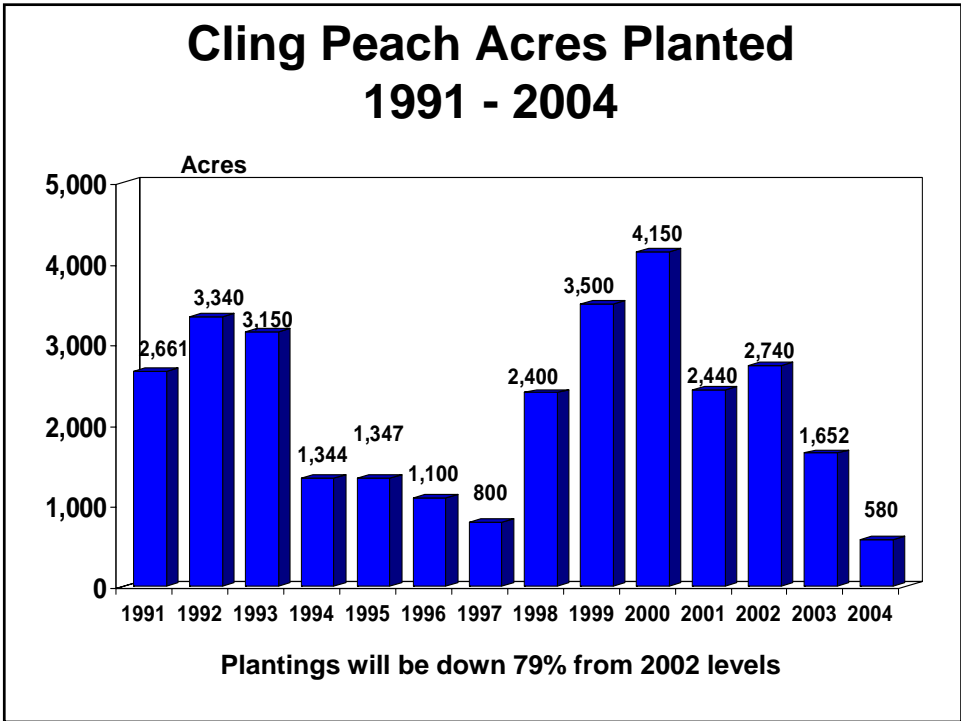

**CLING PEACHES  
TODAY**

**LABOR INTENSIVE  
CROP**

***TOMORROW ?***

### Four Year Canned Peach Import Volume Comparison

<u>Country</u>	<u>2000</u>	<u>2001</u>	<u>2002</u>	<u>2003</u>
Greece	983,608	1,736,121	1,947,433	1,048,430
Spain	97,624	152,958	440,178	225,810
South Africa	23,202	215,072	340,137	410,725
Thailand	0	33,353	45,255	231,121
Philippines	4,639	0	7,756	102,627
China	18,089	43,181	114,719	180,754
Chile	117,007	81,034	31,999	28,687
Australia	23,508	50,971	87,659	87,774
All Other	17,290	31,960	49,472	46,177
<b>TOTALS</b>	<b>1,284,967</b>	<b>2,344,650</b>	<b>3,064,608</b>	<b>2,362,105</b>

<b><u>Cling Peach Bearing Acreage Projections</u></b>	
<b>Bearing Acres, 2003</b>	<b>31,407</b>
<b>Less: Pullouts</b>	<b>&lt;1,505&gt;</b>
<b>Plus: 2001 Plantings</b>	<b><u>2,440</u></b>
<b>Bearing Acres, 2004</b>	<b><u>32,343</u></b>
<b>Less: 5% Pullouts</b>	<b>&lt;1,617&gt;</b>
<b>Plus: 2002 Plantings</b>	<b><u>2,741</u></b>
<b>Bearing Acres, 2005</b>	<b>33,467</b>
<b>Less: 5% Pullouts</b>	<b>&lt;1,673&gt;</b>
<b>Plus: 2003 Plantings</b>	<b><u>1,652</u></b>
<b>Bearing Acres, 2006</b>	<b>33,446</b>
<b>Less: 5% Pullouts</b>	<b>&lt;1,672&gt;</b>
<b>Plus: 2004 Plantings</b>	<b><u>580</u></b>
<b>Bearing Acres, 2007</b>	<b><u>32,354</u></b>

<b><u>Tons To Basic Cases</u></b>	
<b>Bearing Acres</b>	<b>28,500</b>
<b>Average Yield/Acre</b>	<b>18</b>
<b>Total Tons</b>	<b>513,000</b>
<b>Pay Tons (6% Offgrade)</b>	<b>482,220</b>
<b>70% to Cling Peach Pack</b>	<b>337,554 Tons</b>
<b>Average Cases/Ton</b>	<b>53</b>
<b>TOTAL BASIC CASES</b>	<b>17,890,000</b>