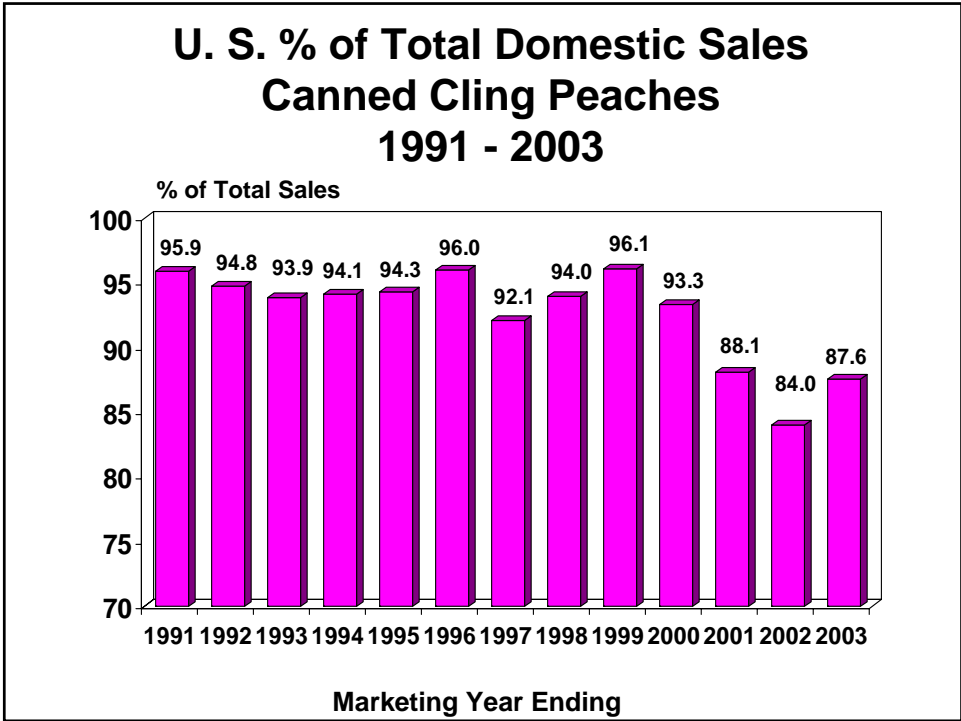

**CLING PEACHES  
TODAY**

**LABOR INTENSIVE  
CROP**

***TOMORROW ?***

### Four Year Canned Peach Import Volume Comparison

<u>Country</u>	<u>2000</u>	<u>2001</u>	<u>2002</u>	<u>2003</u>
Greece	983,608	1,736,121	1,947,433	1,048,430
Spain	97,624	152,958	440,178	225,810
South Africa	23,202	215,072	340,137	410,725
Thailand	0	33,353	45,255	231,121
Philippines	4,639	0	7,756	102,627
China	18,089	43,181	114,719	180,754
Chile	117,007	81,034	31,999	28,687
Australia	23,508	50,971	87,659	87,774
All Other	17,290	31,960	49,472	46,177
<b>TOTALS</b>	<b>1,284,967</b>	<b>2,344,650</b>	<b>3,064,608</b>	<b>2,362,105</b>